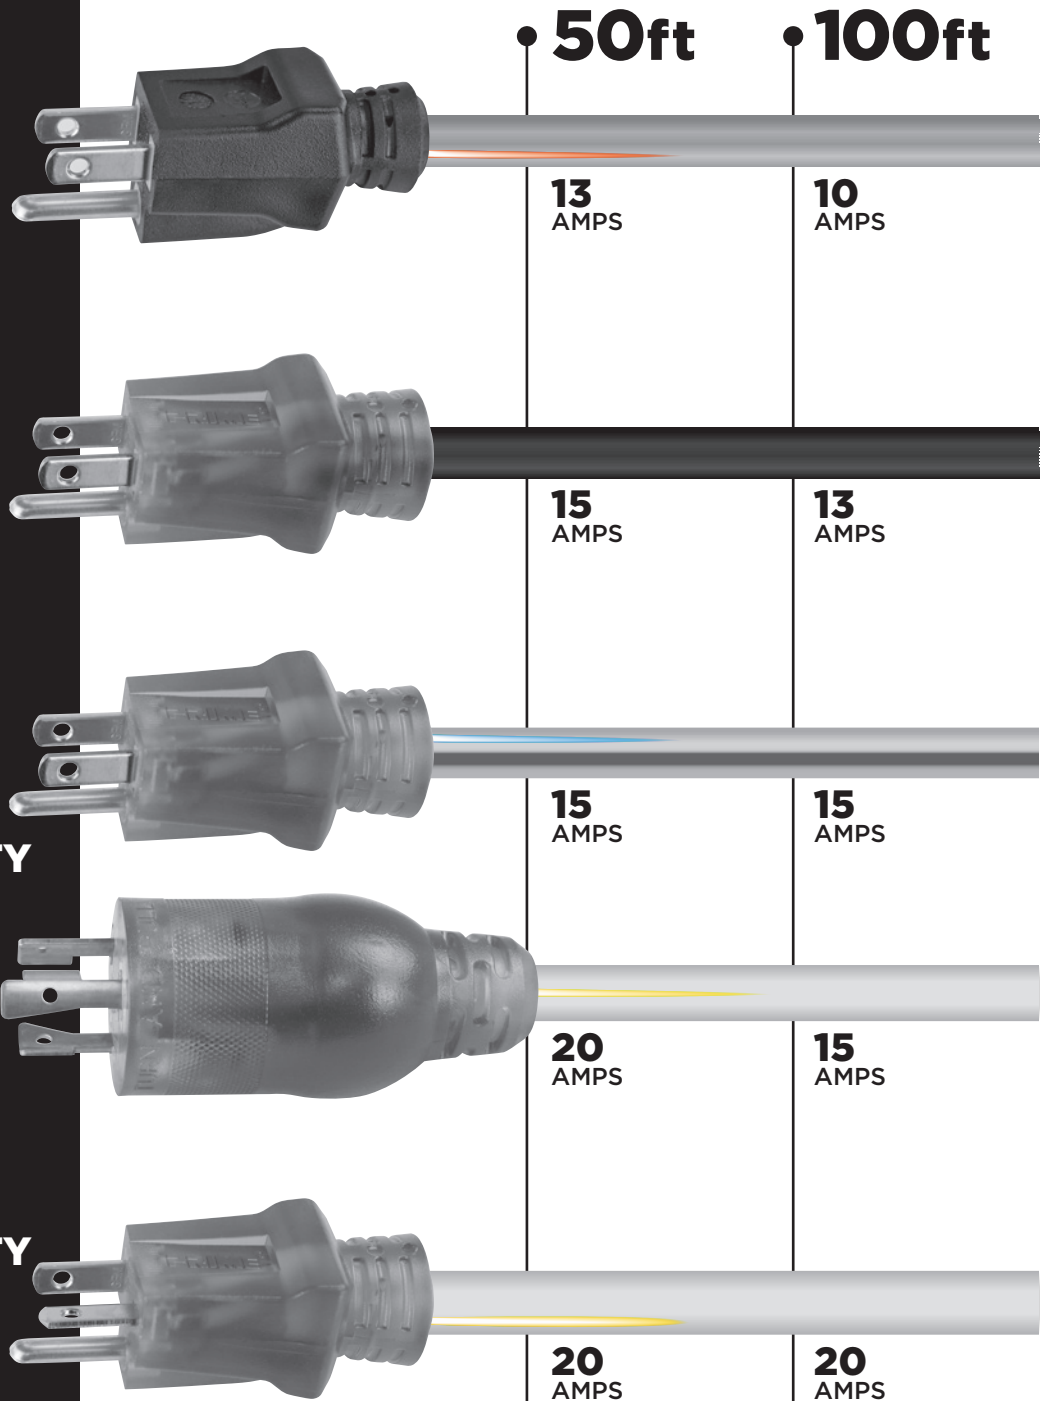

GAUGE VS AMPERAGE

16 MEDIUM GAUGE DUTY

Lawnmowers
Hedge Trimmers
Fans
Household Tools

14 HEAVY GAUGE DUTY

Drills
Belt Sanders
Routers
Table Saws

12 EXTRA GAUGE HEAVY DUTY

Circular Saws
Chain Saws
Worm Drives
Grinders

10 ULTRA GAUGE HEAVY DUTY

Generators
Reciprocating Saws
Rotary Hammers
Compressors