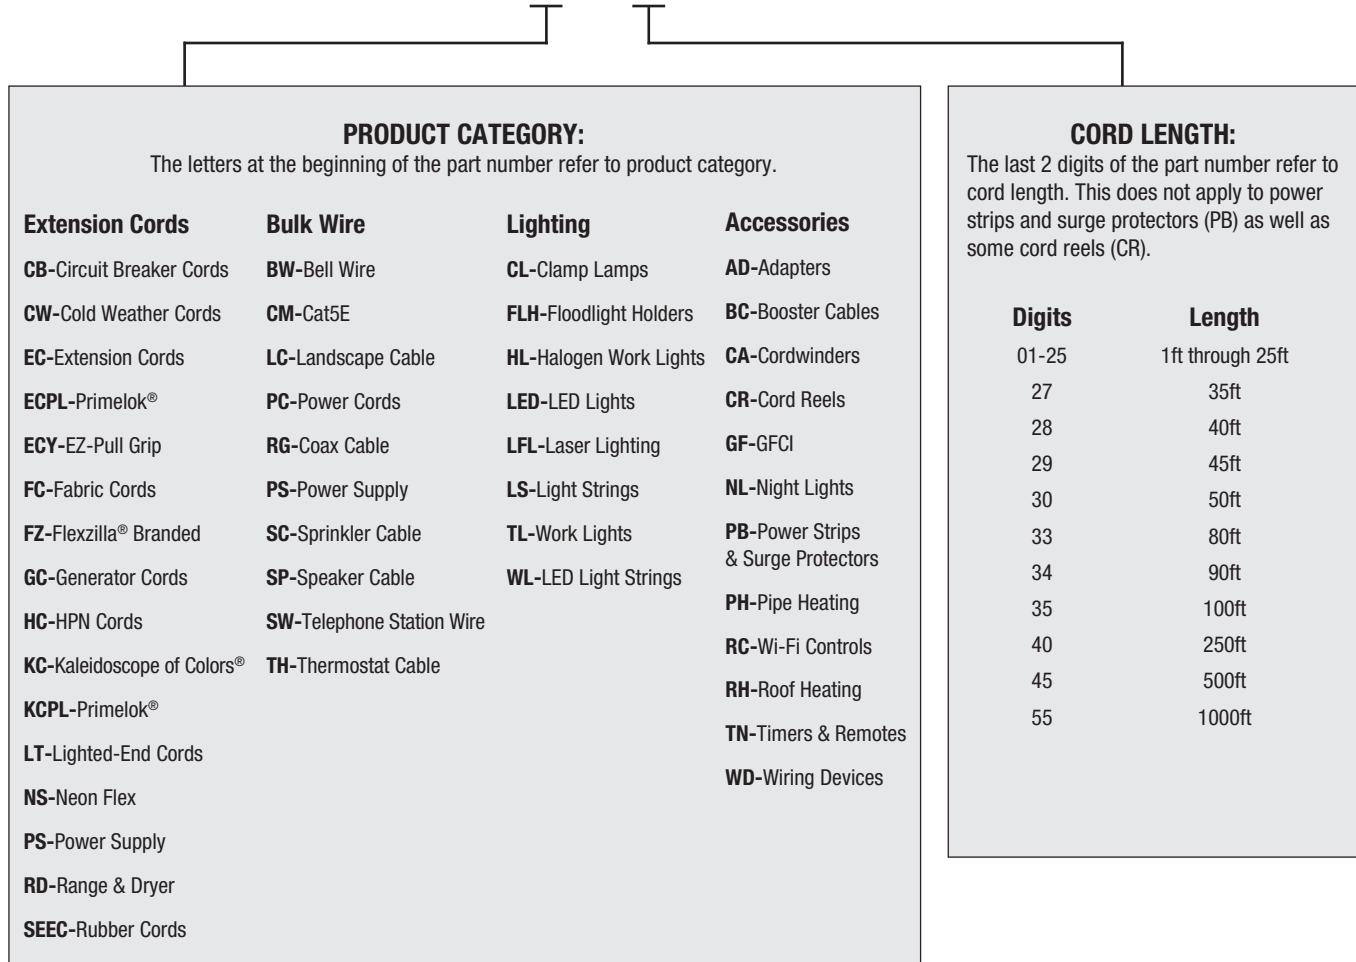

Definition of Symbols in this Catalog

Product Category Description - General description of the category of product listed in the subsequent chart (such as “Outdoor Extension Cords”).

Agency Approvals - Each flag “icon” indicates that a product has passed that country’s safety standards and is approved for use.

The product has been tested and approved for use in the United States by either UL, CSA or ETL.

The product has been tested and approved for use in Canada by either UL, CSA or ETL.

The product meets or exceeds OSHA requirements.

Product Information - Alphanumeric product number followed by product specific information such as length of cord, gauge, color, packaging, etc.

Product numbers can be interpreted in the following way: **EC500830**

Miscellaneous Icon/Symbols Key:

New Item

Purchase-to-Order Item

Christmas Item

Color Abbreviations:

AL = Almond

BU = Blue

GY = Gray

RD = Red

BG = Beige

CL = Clear

OR = Orange

SL = Silver

BK = Black

GN = Green

PK = Pink

WH = White

BN = Brown

GO = Gold

PR = Purple

YW = Yellow

Terms & Conditions:

Minimum Order: $500.00

Net 30 days upon credit approval

Freight prepaid on all orders of $2,500.00 or more within the continental United States or Canada.